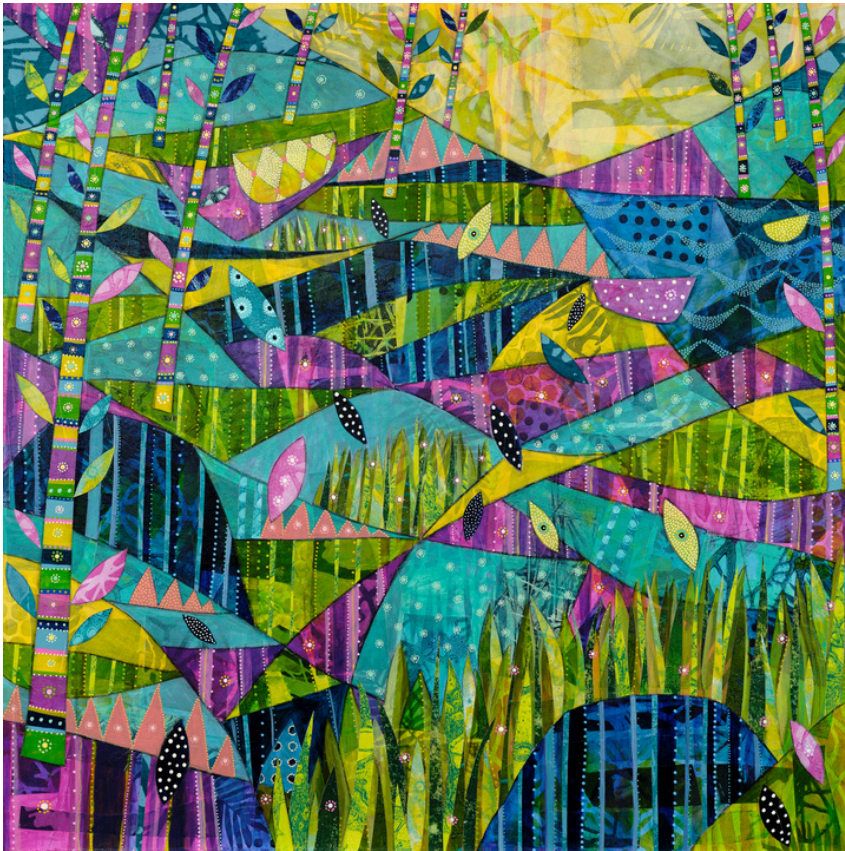

CHARLOTTE WENSLEY

CONTEMPORARY ABSTRACT ART

FEBRUARY 2025

GALLERY COLLECTIONS CATALOGUE

WWW.CHARLOTTEWENSLEY.COM.AU