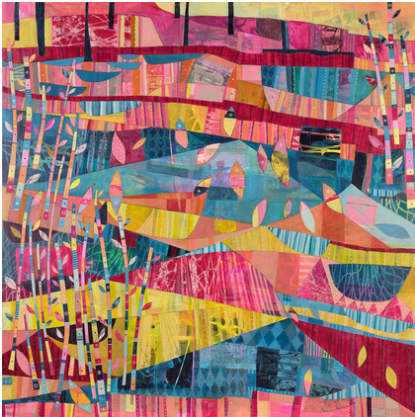

@ Red Hill Gallery

REFLECTIONS

\$2500

Latent Series
Mixed Media on Board
60 cm (H) x 90 cm (W)
Frame - Natural Oak

@ Red Hill Gallery

UNCONFINED

\$2900

Latent Series
Mixed Media on Board
100 cm (H) x 100 cm (W)
Frame - Natural Oak