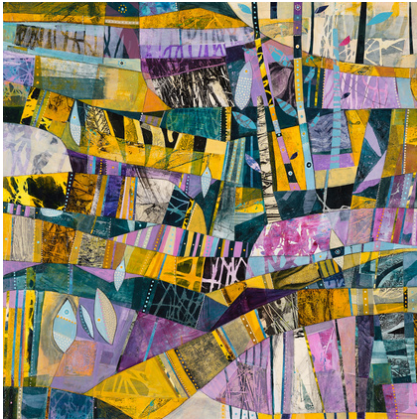

@ Manyung Gallery

INTO THE SHADOWS

\$2200

Latent Series
Mixed Media on Board
60 cm (H) x 60 cm (W)
Frame - Natural Oak

@ Manyung Gallery

TWILIGHT

\$2200

Latent Series
Mixed Media on Board
60 cm (H) x 60 cm (W)
Frame - Natural Oak