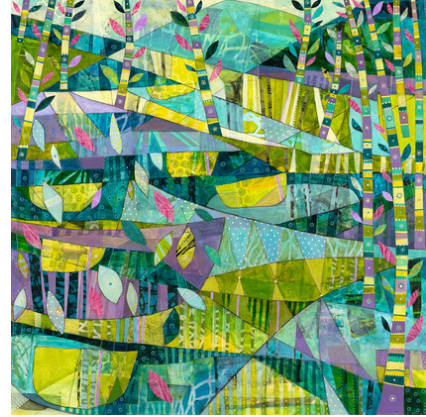

DISCOVERY

$2200

Latent Series
Mixed Media on Board
60 cm (H) x 60 cm (W)
Frame - Natural Oak

@ Manyung Gallery