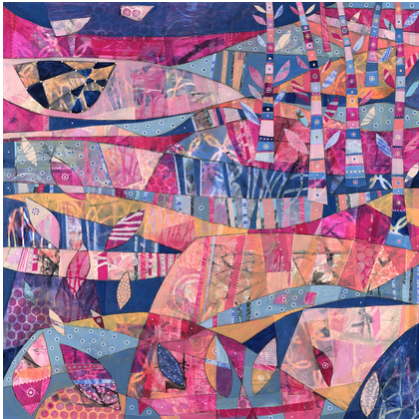

@ Manyung Gallery

DISCOVERY

\$2200

Latent Series
Mixed Media on Board
60 cm (H) x 60 cm (W)
Frame - Natural Oak

@ Manyung Gallery

ADRIFT

\$2200

Latent Series
Mixed Media on Board
60 cm (H) x 60 cm (W)
Frame - Natural Oak