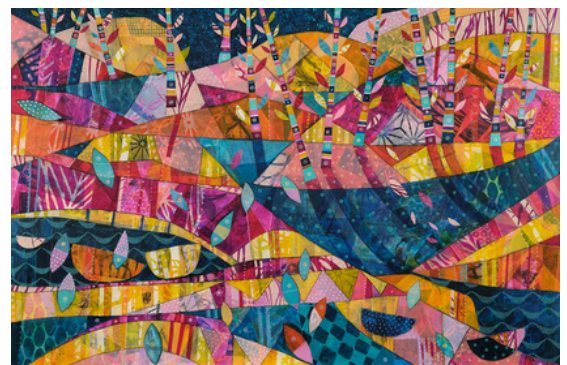

@ Manyung Gallery

REMEMBERING

\$2500

Latent Series Series  
Mixed Media on Board  
60 cm (H) x 90 cm (W)  
Frame - Natural Oak

@ Wentworth Galleries Brisbane

REFLECTIONS

\$2500

Latent Series  
Mixed Media on Board  
60 cm (H) x 90 cm (W)  
Frame - Natural Oak