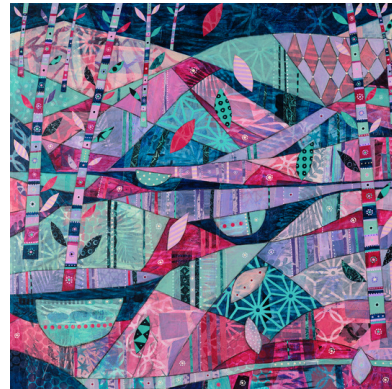

@ Noosa Art Gallery

PILGRIMAGE

\$2900

Encounter Series  
Mixed Media on Board  
80 cm (H) x 110 cm (W)  
Frame - Natural Oak

@ Noosa Art Gallery

BECALMED

\$1950

Wayfinder Series  
Mixed Media on Board  
60 cm (H) x 60 cm (W)  
Frame - Natural Oak