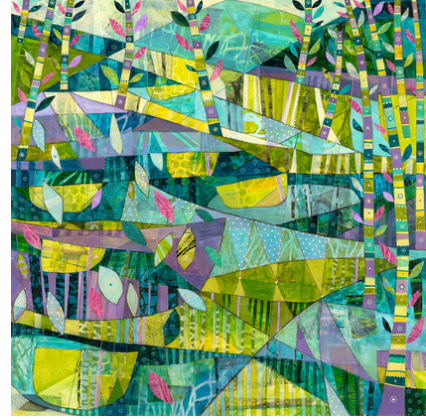

@ Wentworth Galleries Brisbane

NOMAD

\$1950

Latent Series Series  
Mixed Media on Board  
60 cm (H) x 60 cm (W)  
Frame - Natural Oak

@ Manyung Gallery

DISCOVERY

\$1950

Latent Series  
Mixed Media on Board  
60 cm (H) x 60 cm (W)  
Frame - Natural Oak