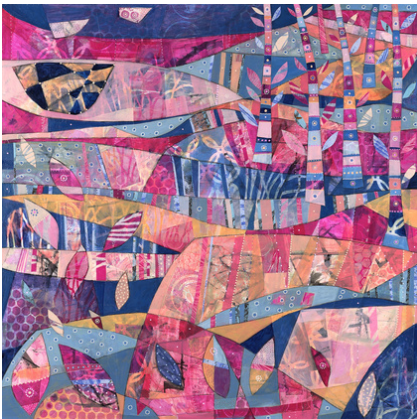

ADRIFT

$1950

Latent Series
Mixed Media on Board
60 cm (H) x 60 cm (W)
Frame - Natural Oak

@ Wentworth Galleries Brisbane