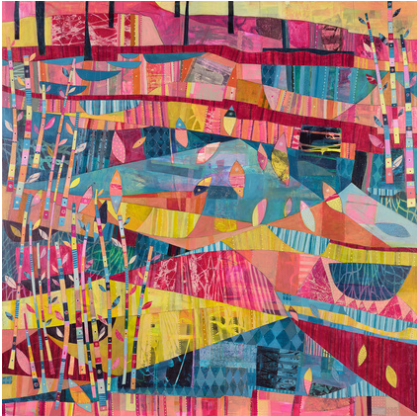

UNCONFINED

$2900

Latent Series
Mixed Media on Board
100 cm (H) x 100 cm (W)
Frame - Natural Oak

@ Wentworth Galleries Brisbane